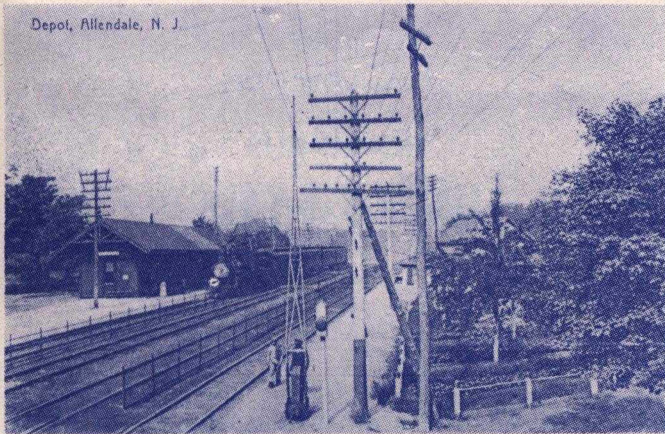

OLD TIME ALLENDALE SCENES

Hillside Avenue is shown here, around 1900. The house on the left is still there, owned by Mrs. William Forbes.

This photo of Upper West Allendale Avenue is looking from the present Plaza toward Franklin Turnpike. That is the old Kornhoff Bakery on the right.

This view of the Erie Railroad depot is taken around 1900. The building is the same, only the area has changed.

This is a view of West Orchard Street, looking west toward the Erie Railroad.

Compliments Of