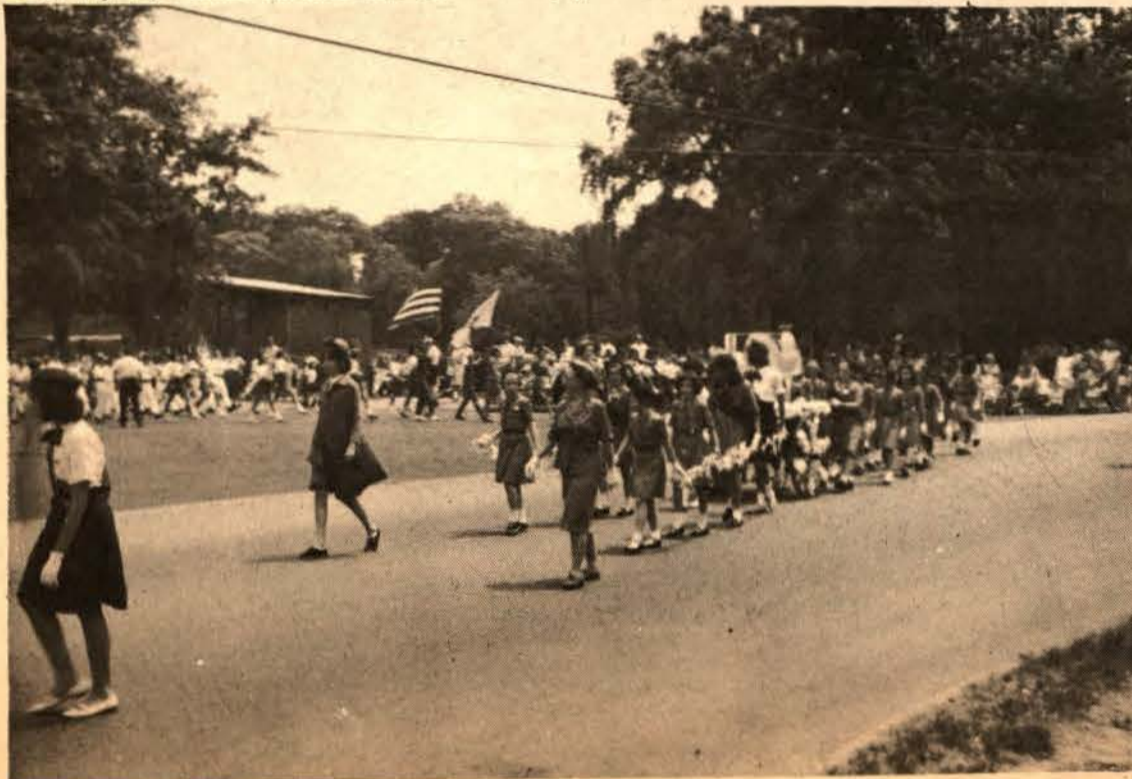

Allendale Parades For Tercentenary

WITH BOY SCOUTS CARRYING THE COLORS, the fife and drum corps in the uniforms of Revolutionary days leads the Allendale Tercentenary parade. Journal staff photo.

THE GIRL SCOUT CONTINGENT, with Mrs. E. Richard Panzironi, district chairman, in the lead of the column in the center of the picture, in Allendale's Tercentenary parade. Journal staff photo.

ALLENDALE'S OLD HOSE CART, drawn by eight horsepower, begins its trip through the borough in Saturday's Tercentenary parade. Journal staff photo.

UPPER SADDLE RIVER VOLUNTEER FIREMEN appear in the line of march of the Tercentenary parade. Journal staff photo.

A BUCOLIC TOUCH is given the Allendale Tercentenary parade by the Chamber of Commerce with its farm wagon emphasizing the borough's agricultural past. Journal staff photo.

IN THE INTEREST OF HARMONY, the Republican Club equipped its float in the Allendale Tercentenary parade with a "squeeze box" ensemble—perhaps the only real harmony provided by the Republican Club in the last year. Journal staff photo.