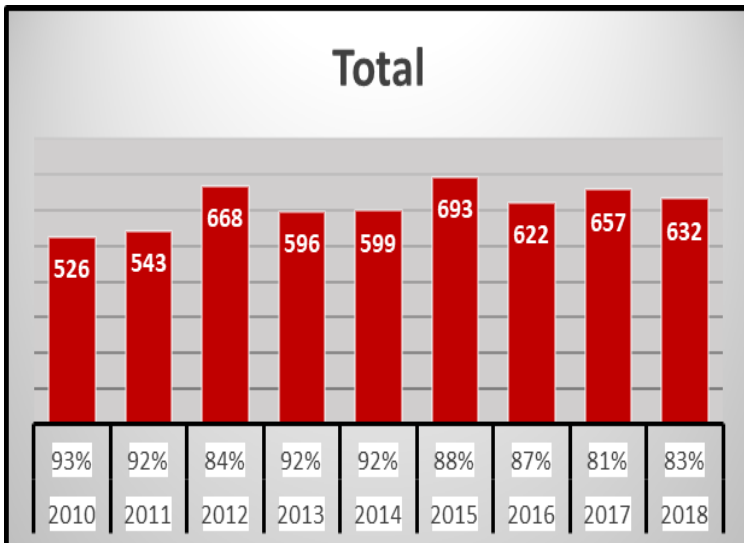

Mean scores are reported only when there are 5 or more test takers.

Advanced Placement Program - Distribution of 2018 AP Test Results

AP courses are offered in freshman, sophomore, junior and senior years. Eligibility requirements include: prerequisite courses, grades, proficiency testing, and/or teacher recommendation. In May 2018, 429 students sat for 764 exams in 30 subjects (some of which are not offered as AP courses at Northern Highlands); 81% scored 3 or above.

AP TESTS	SCORES			Total Tests Administered
	5	4	3	
Art History	2	9	16	49
Biology	10	18	3	31
Calculus AB	3	4	11	52
Calculus BC	15	4	10	38
Chemistry	9	3	1	14
Chinese Language	1	0	0	4
Computer Science A	6	4	10	26
Economics: Macro	34	7	3	44
Economics: Micro	6	4	4	16
Eng. Language/Comp	9	10	3	23
English Literature/Comp	5	5	3	14
Environmental Science	5	6	6	21
European History	10	4	2	18
French Language	0	1	6	8
Human Geography	1	0	0	1
Italian Language	0	0	1	1
Japanese Language	1	0	0	1
Music Theory	0	1	0	1
Physics B/I	1	2	12	35
Physics +C Electricity & Magnetism	2	0	1	5
Physics +C Mechanics	6	3	0	9
Psychology	60	49	9	124
Spanish Language	5	4	0	9
Statistics	14	14	6	34
Studio Art (Drawing)	2	7	5	14
Studio Art (2D Design)	2	9	1	12
U.S. Gov't & Politics	17	25	31	84
US Gov't & Pol. Comp.	1	0	0	1
U.S. History	19	17	5	42
World History	4	12	11	32
TOTALS	250	222	160	763